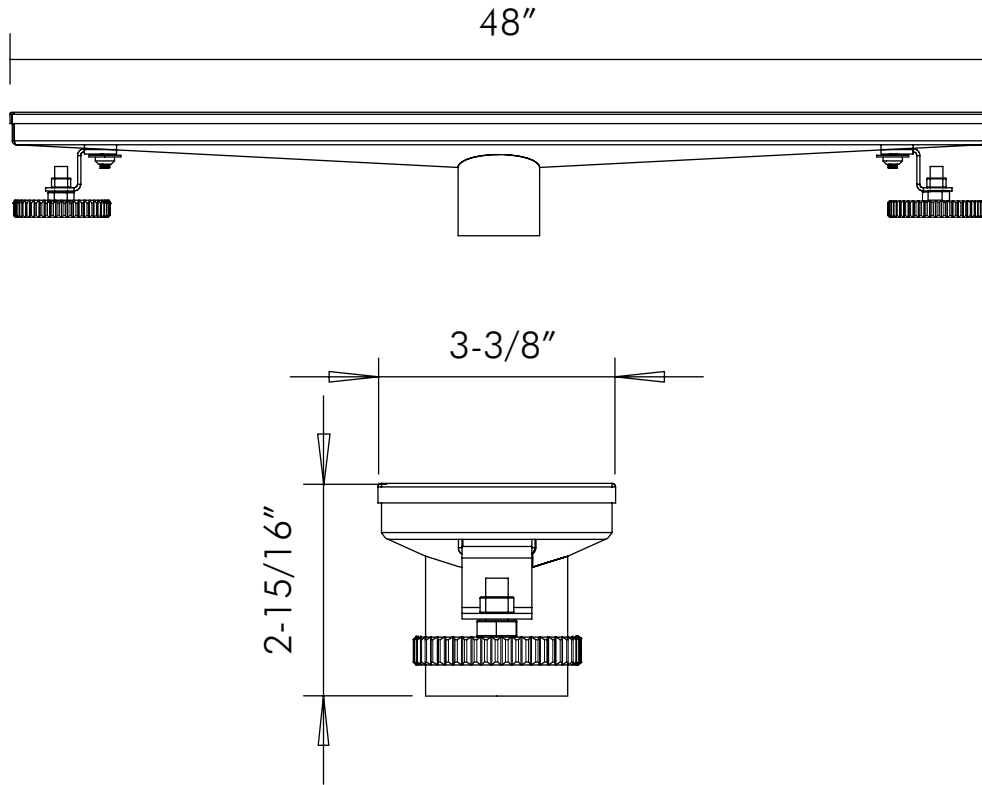

DR48-G06

DRAIN SYSTEMS **SERIES**

FEATURES

- Stainless steel body
- Brushed stainless steel finish

DRAIN SYSTEMS DR48-G06

MODEL	DR48-G06
MATERIAL	STAINLESS STEEL
WIDTH	48"
HEIGHT	3-3/8"
DEPTH	2-15/16"
OUTSIDE OUTLET DIAMETER	2"
CUPC	YES
FLOW CAPABILITY	65L/MIN
FINISH	Brushed stainless steel